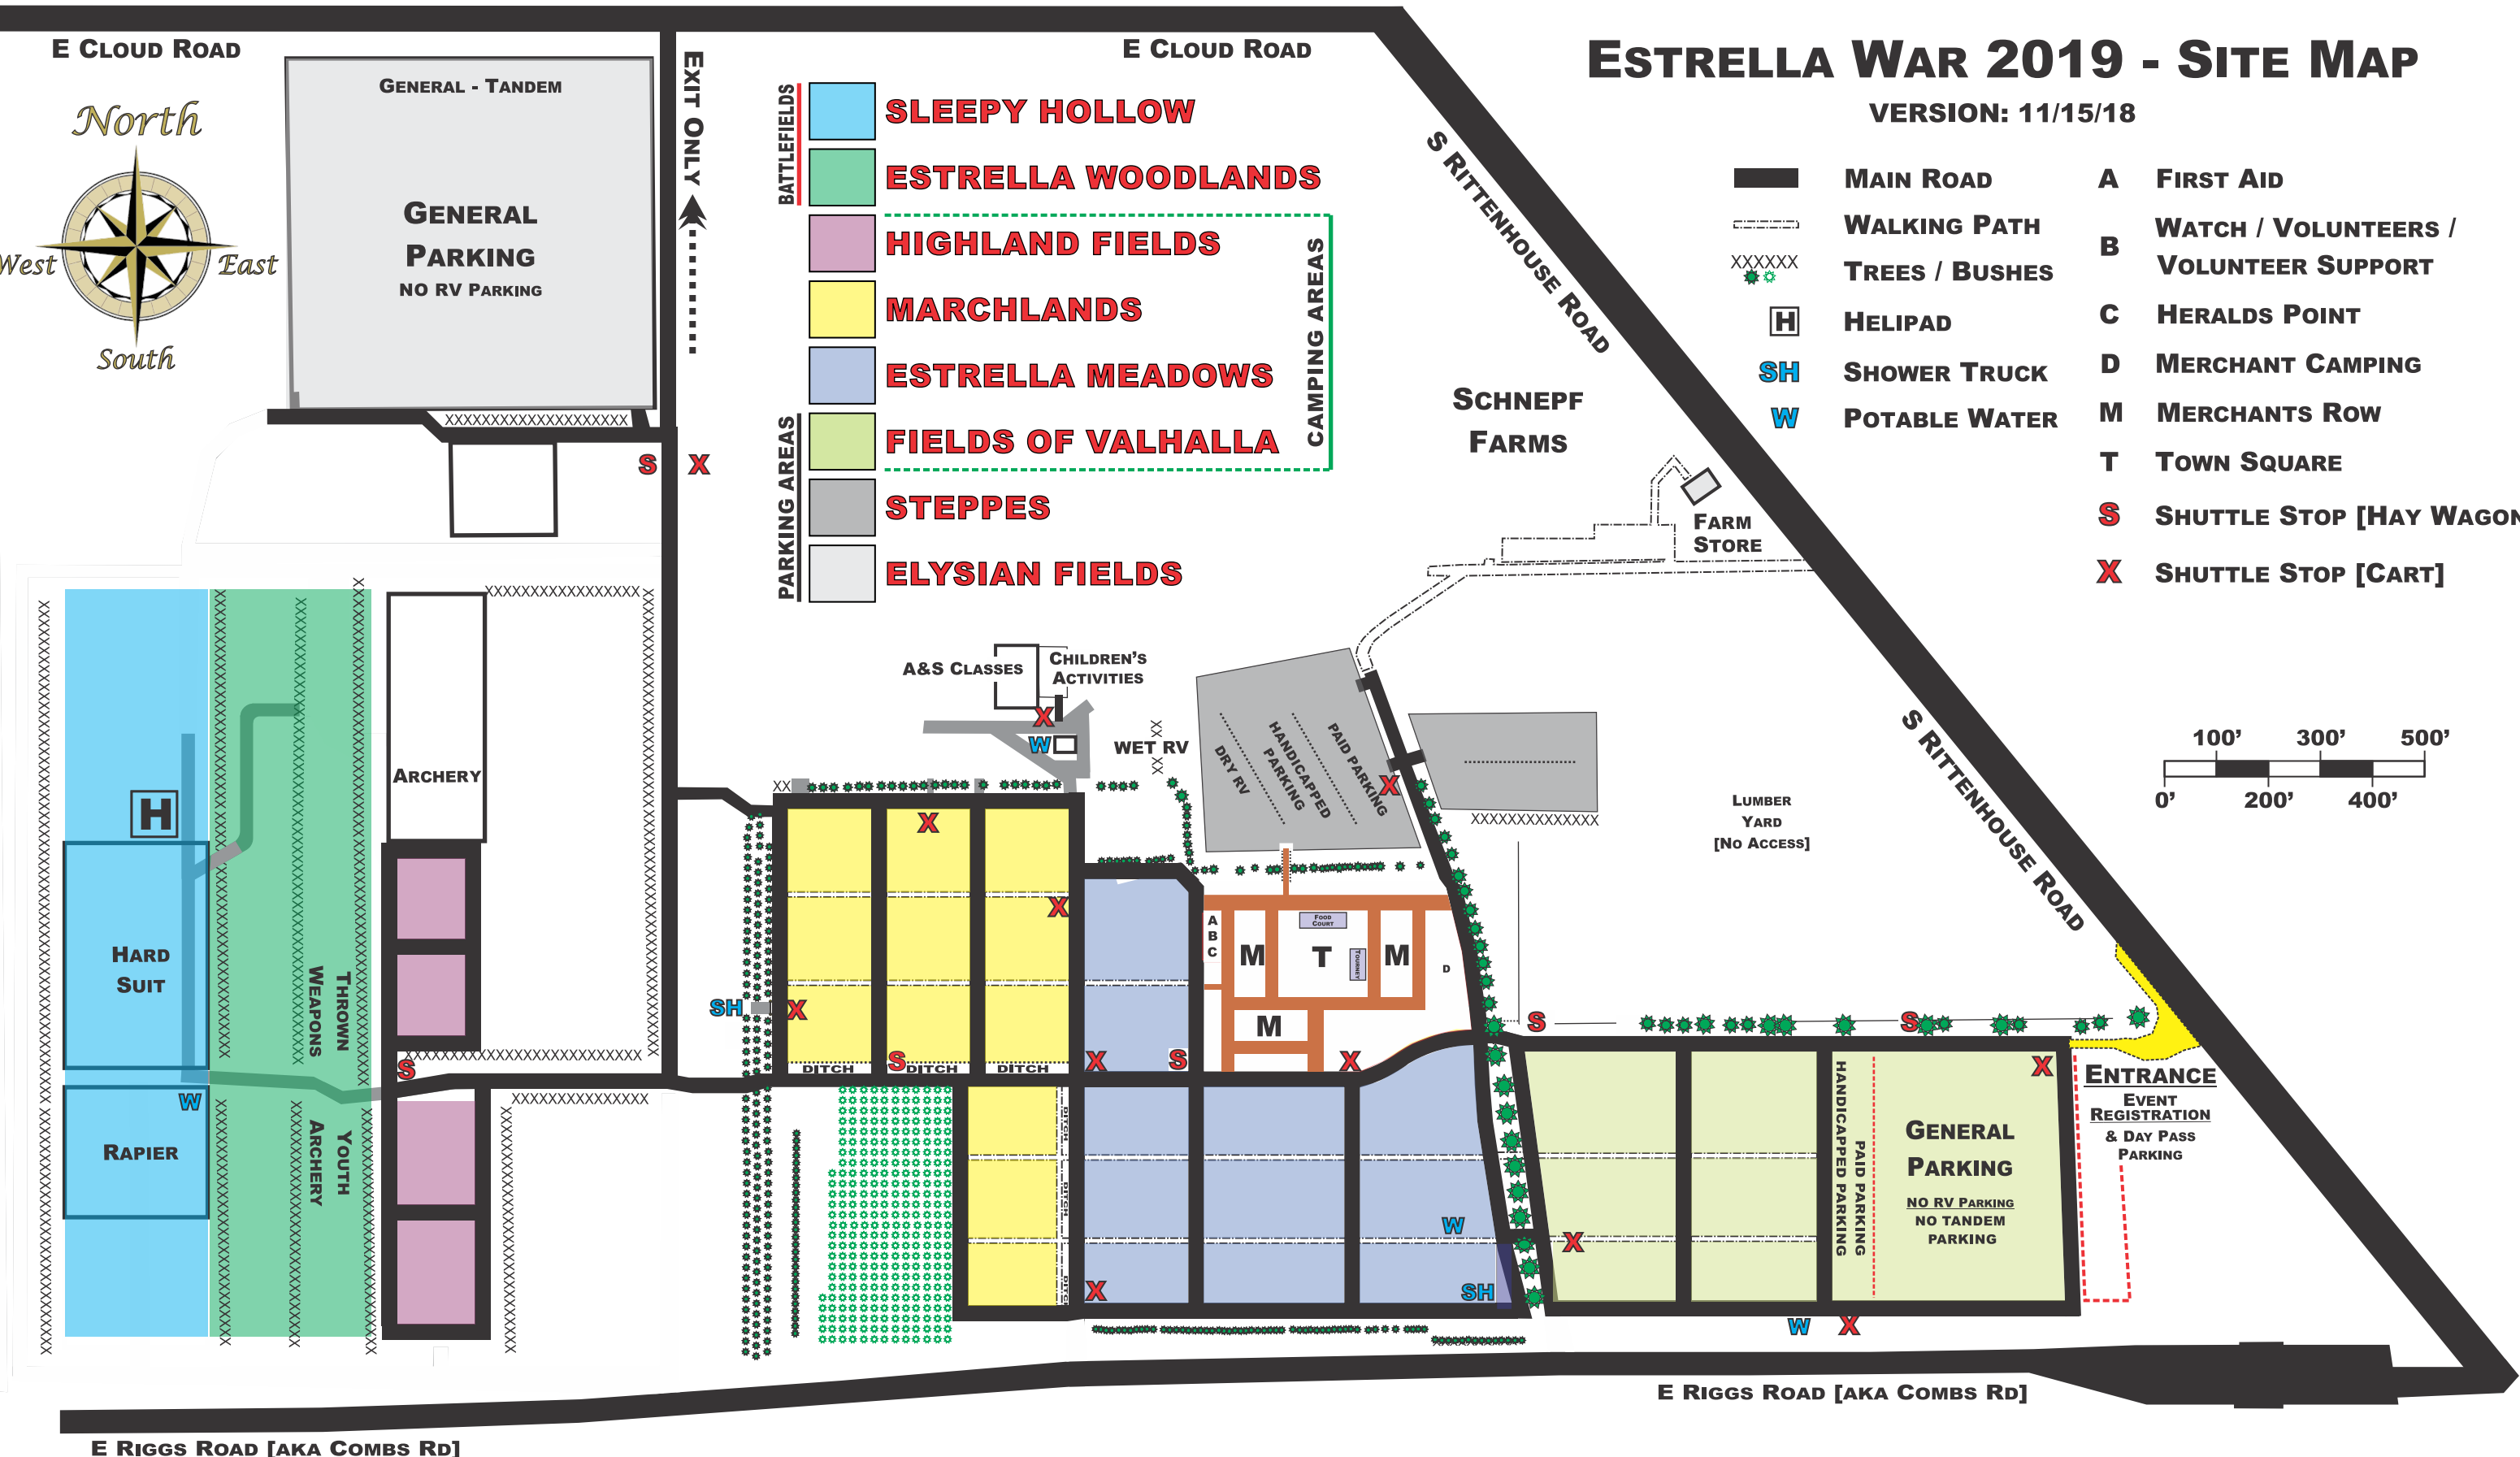

ESTRELLA WAR 2019 - SITE MAP

VERSION: 11/15/18

- BATTLEFIELDS**
- SLEEPY HOLLOW**
- ESTRELLA WOODLANDS**
- HIGHLAND FIELDS**
- MARCHLANDS**
- ESTRELLA MEADOWS**
- PARKING AREAS**
- FIELDS OF VALHALLA**
- STEPPES**
- ELYSIAN FIELDS**

- MAIN ROAD**
- WALKING PATH**
- XXXXXX **TREES / BUSHES**
- H **HELIPAD**
- SH **SHOWER TRUCK**
- W **POTABLE WATER**

- A** **FIRST AID**
- B** **WATCH / VOLUNTEERS / VOLUNTEER SUPPORT**
- C** **HERALDS POINT**
- D** **MERCHANT CAMPING**
- M** **MERCHANTS ROW**
- T** **TOWN SQUARE**
- S** **SHUTTLE STOP [HAY WAGON]**
- X** **SHUTTLE STOP [CART]**

E RIGGS ROAD [AKA COMBS RD]

E RIGGS ROAD [AKA COMBS RD]

EXIT ONLY

GENERAL - TANDEM

GENERAL PARKING
NO RV PARKING

E CLOUD ROAD

E CLOUD ROAD

S RITTENHOUSE ROAD

DITCH

DITCH

A B C

M

T

M

M

X